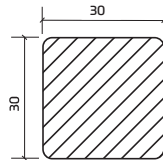

Annakie Jordan,
Residential Fencing

HABITAT FENCING

PANEL PROFILES

(Shown at 1:2)

180mm x 25mm x 1.76m

COLOURS - SANDED FINISH

Charcoal Ash Grey Jarrah Oak

Batten Fencing is available in all above colours.

Panel fencing is available in Charcoal and Ash Grey as standard.

Other colours available upon request.

BATTEN PROFILES

(Shown at 1:2)

Other profiles available upon request.

72mm x 11mm x 4m

30mm x 30mm x 4m

40mm x 40mm x 4m

| TECHNICAL SPECIFICATIONS (PANEL FENCING) | Dimensions (mm) |
|---|-----------------|
| Dimensions | 1.8m x 1.8m |
| Standard Length | 1.8m |
| # Of Composite Wood Panels / 1.8m section | 10 |
| Panels / Palet | 100 |
| Aluminium Post - Bolted onto Concrete Plinth | 1.8m |
| Aluminium Post - Cemented into Ground | 2.4m |
| Aluminium Posts For First Fence Section | 2 |
| Aluminium Posts For Each Section | 1 |
| Aluminium Top rail / section | 1 |
| Aluminium Bottom rail / section | 1 |
| Side Cover / Section - 1 for the first and last sections only | 1 |
| Minimum clearance from wall (mm) | 5 |