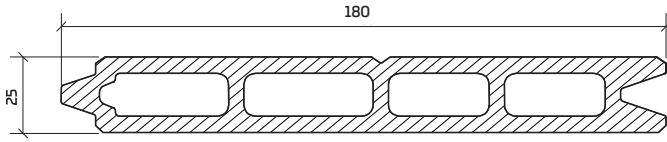

Annakie Jordan,
Residential Fencing

HABITAT FENCING

PANEL PROFILES

(Shown at 1:2)

180mm x 25mm x 1.76m

COLOURS - SANDED FINISH

Charcoal Ash Grey Jarrah Oak

Batten Fencing is available in all above colours.

Panel fencing is available in Charcoal and Ash Grey as standard.

Other colours available upon request.

BATTEN PROFILES

(Shown at 1:2)

Other profiles available upon request.

72mm x 11mm x 4m

30mm x 30mm x 4m

40mm x 40mm x 4m

| TECHNICAL SPECIFICATIONS (PANEL FENCING) | Dimensions (mm) |
|---|-----------------|
| Dimensions | 1.8m x 1.8m |
| Standard Length | 1.8m |
| # Of Composite Wood Panels / 1.8m section | 10 |
| Panels / Palet | 100 |
| Aluminium Post - Bolted onto Concrete Plinth | 1.8m |
| Aluminium Post - Cemented into Ground | 2.4m |
| Aluminium Posts For First Fence Section | 2 |
| Aluminium Posts For Each Section | 1 |
| Aluminium Top rail / section | 1 |
| Aluminium Bottom rail / section | 1 |
| Side Cover / Section - 1 for the first and last sections only | 1 |
| Minimum clearance from wall (mm) | 5 |