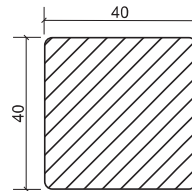

Annakie Jordan,
Residential Fencing

HABITAT FENCING

PANEL PROFILES

(Shown at 1:2)

180mm x 25mm x 1.76m

COLOURS - SANDED FINISH

Charcoal Ash Grey Jarrah Oak

Batten Fencing is available in all above colours.

Panel fencing is available in Charcoal and Ash Grey as standard.

Other colours available upon request.

BATTEN PROFILES

(Shown at 1:2)

Other profiles available upon request.

72mm x 11mm x 4m

30mm x 30mm x 4m

40mm x 40mm x 4m

| TECHNICAL SPECIFICATIONS (PANEL FENCING) | Dimensions (mm) |
|---|-----------------|
| Dimensions | 1.8m x 1.8m |
| Standard Length | 1.8m |
| # Of Composite Wood Panels / 1.8m section | 10 |
| Panels / Palet | 100 |
| Aluminium Post - Bolted onto Concrete Plinth | 1.8m |
| Aluminium Post - Cemented into Ground | 2.4m |
| Aluminium Posts For First Fence Section | 2 |
| Aluminium Posts For Each Section | 1 |
| Aluminium Top rail / section | 1 |
| Aluminium Bottom rail / section | 1 |
| Side Cover / Section - 1 for the first and last sections only | 1 |
| Minimum clearance from wall (mm) | 5 |